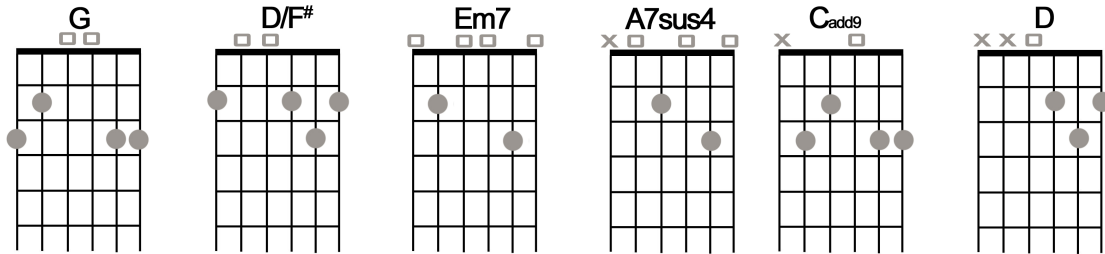

Tommy Lee – Hello Again

Guitar is tuned in standard E tuning: E, A, D, G, B, E

Intro: **G D/F# Em7 D A7sus4 Cadd9 D**

G D/F# Em7
There's so much to say to you from here
D A7sus4
Is this transmission coming clearly?
Cadd9 D
Do you hear me?.. Yeah
G D/F# Em7
The paper is not peeling off the walls
D A7sus4 Cadd9 D
Give it a year, til it all falls, til it all falls yeah

G D/F# Em7 D
Hello, again, hello there
A7sus4
It's been so long
Cadd9 D
And this place is not the same without you
G D/F# Em7 D
Hello again, hello there
A7sus4
It's been so long
Cadd9 D
And the colors all turn gray without you

G D/F# Em7 D
Hello, again, hello there
A7sus4
It's been so long
Cadd9 D
And this place is not the same without you
G D/F# Em7 D
Hello again, hello there
A7sus4
It's been so long
Cadd9 Em7 D
And the colors all turn gray without you