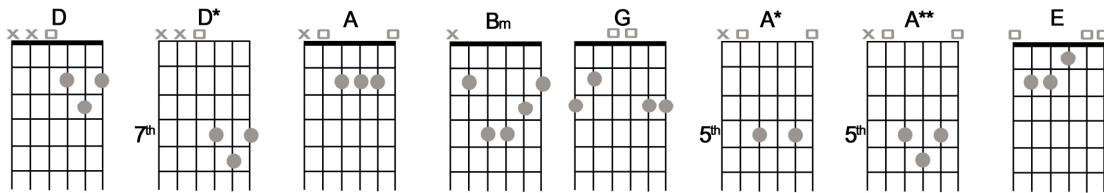

Seven impossible days – Mr. Big

Guitar is tuned in Normale tuning: E, A, D, G, B, E

Intro:

D D* D A Bm E G A D D* D A

D D* D A
Sunday morning, out of my mind
Bm Bm E
Feel like it's going to waste
G A D D* D A
25 years, 7 Impossible days

D D* D A
Friday morning, got through the grind
Bm Bm E
Find me a woman who lays
G A D D* D A
My head to bed in 7 impossible ways

Guitar Solo: (see below)

D D* D A Bm E G A D D* D A

G D
People are walking, leaving behind
A A D
Someone who wants them to stay
G D
Everyone's talking out of their minds
E A A* A** A***
See that their gone Afraid that their coming to stay