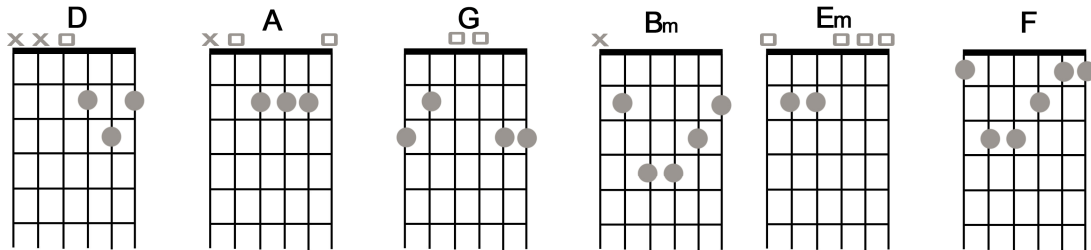

## Richie Kotzen - Shine

Guitar is tuned down one half step: ***E<sub>b</sub>, A<sub>b</sub>, D<sub>b</sub>, G<sub>b</sub>, B<sub>b</sub>, E<sub>b</sub>***

**D A G D A G**

**D A G**  
I never really feel quite right and I don't know why all I know is  
something's wrong.

**D A G**  
Every time I look at you, you seem so alive

**D A B<sub>m</sub>**  
Tell me how do you do it walk me through it

**G**  
Ill follow in every footprint  
**Em**  
Maybe on your own you take a cautious step  
**G**  
Till you wanna give it up

**A D A**  
But all i want is for you to Shine...

**G**  
Shine down on me...  
**D A G**  
Shine on this life thats burnin out

**D A G D A G**

D A G  
I say alot of things sometimes that don't come out right  
And I act like I don't know why

Em  
Maybe on your own you take a cautions step

G A D A  
Till you wanna give it up but all i want is for you shine...

G  
Shine down on me...

D A G  
Shine on this life thats burnin out

A  
But all i want is for you shine...