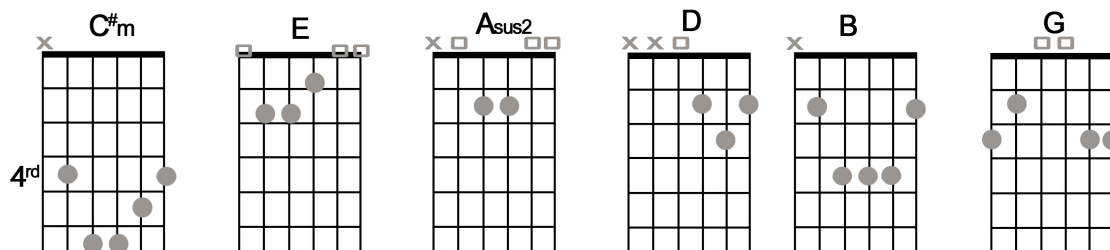

To Be With You – Mr. BIG

Guitar is tuned in a normal tuning: E, A, D, G, B, E

C#m E
Hold on little girl
Asus2 E
Show me what he's done to you
C#m E
Stand up little girl
Asus E
A broken heart can't be that bad

Asus2 E
When it's through, it's through
Asus2 E
Fate will twist the both of you
D
So come on baby come on over
B
Let me be the one to show you

E Asus2 B E
I'm the one who wants to be with you
E Asus2 B E
Deep inside I hope you feel it too
E Asus2 B E
Waited on a line of greens and blues
E Asus2 B E
Just to be the next to be with you

E Asus2 B E
I'm the one who wants to be with you
E Asus2 B E
Deep inside I hope you feel it too
E Asus2 B E
Waited on a line of greens and blues
E Asus2 B E
Just to be the next to be with you

Asus2
Why be alone when we can be together baby
C#m
You can make my life worthwhile
G
And I can make you start to smile

Guitar Solo: (see below)

Asus2 E
When it's through, it's through
Asus2 E
Fate will twist the both of you
D
So come on baby come on over
B
Let me be the one to show you

E Asus2 B E
I'm the one who wants to be with you
E Asus2 B E
Deep inside I hope you feel it too
E Asus2 B E
Waited on a line of greens and blues
E Asus2 B E
Just to be the next to be with you